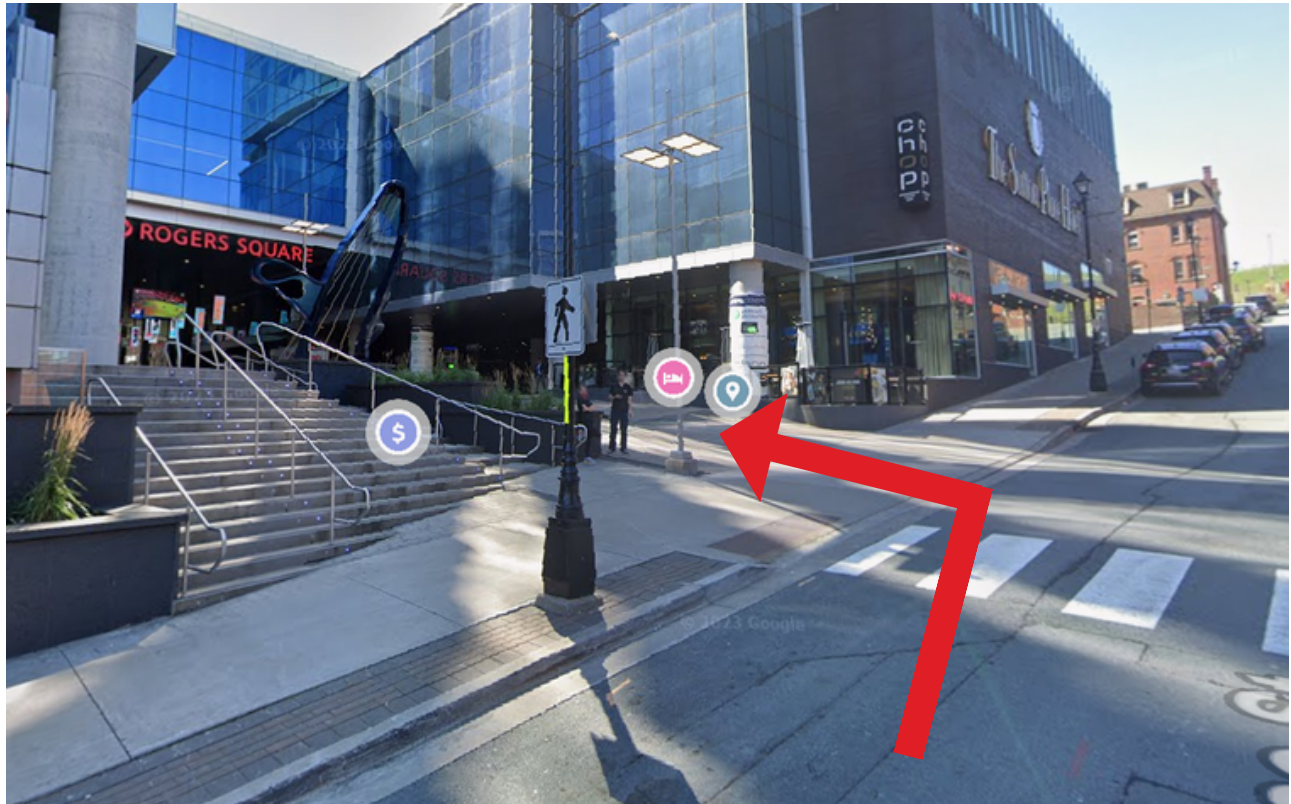

Welcome to the

Nova Scotia Health Innovation Hub

Nova Centre – South Tower
13th Floor, 1625 Grafton Street
Halifax, NS B3J 0E8

Welcome

The Nova Scotia Health Innovation Hub is located in the South Tower of the Nova Centre. The South Tower entrance (pictured) is located near the Sackville Street side of the building next to the Gahan House restaurant.

To access the Nova Centre parking, drive West on Prince Street (it is a one-way street) and turn left on Grafton Street where you will enter the Rogers Square.

From Rogers Square you may either enter the South Tower by foot, or you may park in the underground parking and use the South Tower Elevators to take you to the South Tower Lobby.

Accessing Underground Parking

Pictured is your view when turning off of Prince Street onto Grafton Street. Simply follow the arrows and other signage to enter the underground parking lot.

Upon entering the parkade, you will be instructed to take a ticket. This ticket is payable upon departure at any of these pay stations (pictured).

Accessing the NSH Innovation Hub

To access the Nova Scotia Health Innovation Hub from the underground parking lot, you must first locate the South Tower elevators.

The designated colour is a plum purple and signage will be marked with “**South Tower**”.