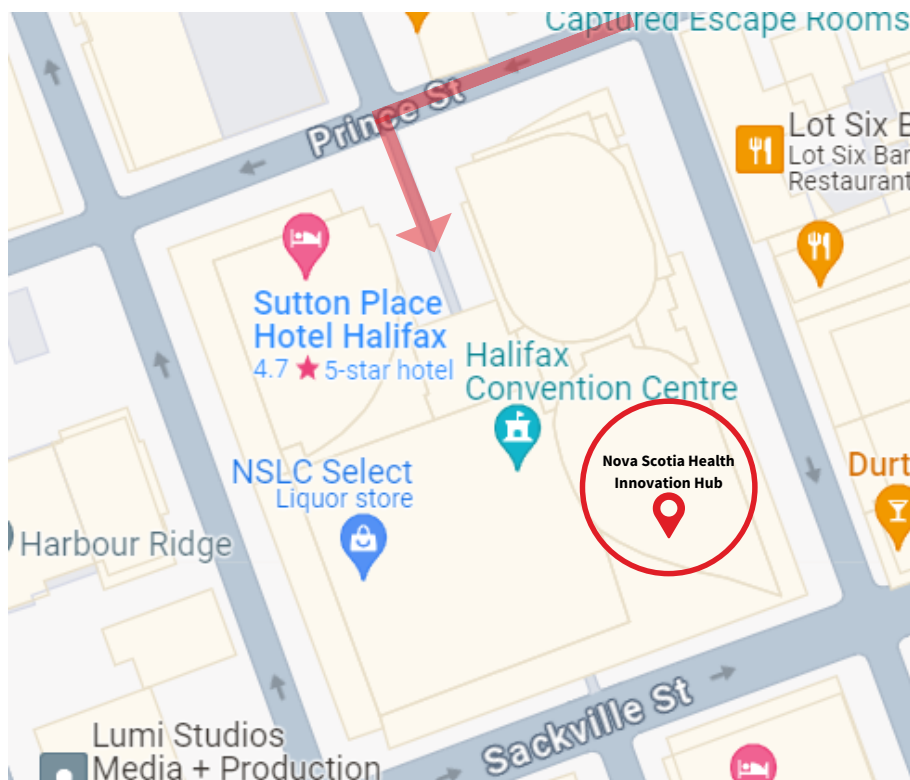

Welcome to the

Nova Scotia Health Innovation Hub

Nova Centre – South Tower
13th Floor, 1625 Grafton Street
Halifax, NS B3J 0E8

Welcome

The Nova Scotia Health Innovation Hub is located in the South Tower of the Nova Centre. The South Tower entrance (pictured) is located near the Sackville Street side of the building next to the Gahan House restaurant.

To access the Nova Centre parking, drive West on Prince Street (it is a one-way street) and turn left on Grafton Street where you will enter the Rogers Square.

From Rogers Square you may either enter the South Tower by foot, or you may park in the underground parking and use the South Tower Elevators to take you to the South Tower Lobby.

Accessing Underground Parking

Pictured is your view when turning off of Prince Street onto Grafton Street. Simply follow the arrows and other signage to enter the underground parking lot.

Upon entering the parkade, you will be instructed to take a ticket. This ticket is payable upon departure at any of these pay stations (pictured).

Accessing the NSH Innovation Hub

To access the Nova Scotia Health Innovation Hub from the underground parking lot, you must first locate the South Tower elevators.

The designated colour is a plum purple and signage will be marked with “**South Tower**”.