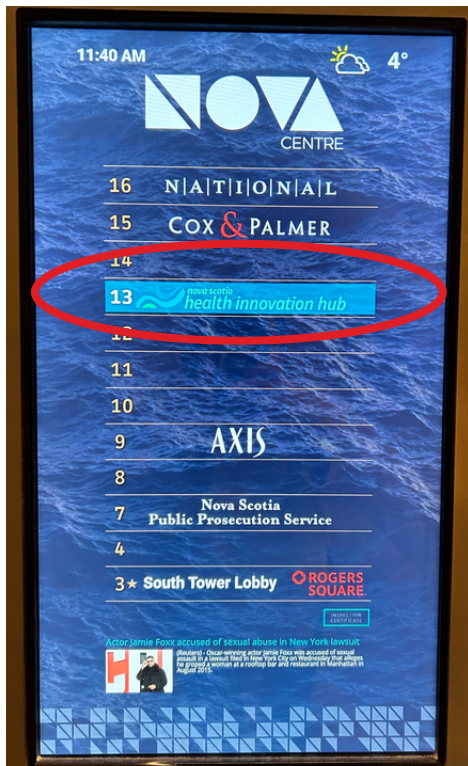

Accessing the NSH Innovation Hub

To access the Nova Scotia Health Innovation Hub from the underground parking lot, you must first locate the South Tower elevators.

The designated colour is a plum purple and signage will be marked with “**South Tower**”.

When you see the South Tower Elevator Directory, this means you’re at the correct elevator.

Accessing the NSH Innovation Hub

Take the South Tower elevator to the 3rd floor, here, you will find yourself stepping off the Parking Elevator into the South Tower Lobby.

From the lobby, you will then take one of the other three elevators (pictured) to the 13th floor.

Accessing the NSH Innovation Hub

In the South Tower Elevator, simply press on the Nova Scotia Health Innovation Hub (Floor 13). No key card is necessary to enter the office between 7:00AM and 7:00PM.